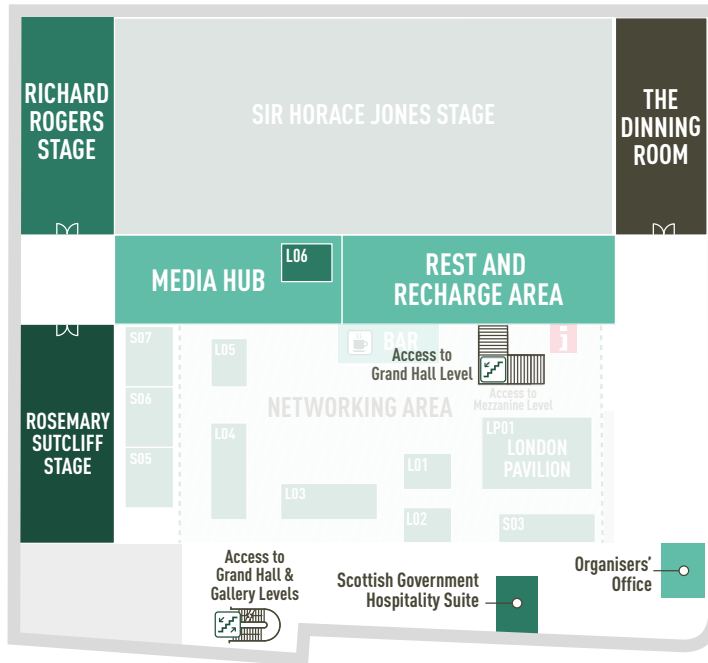

Floor plan

THE GRAND HALL

Exhibitors list

BADI	P03	LIVERPOOL CITY REGION	L03
CALFORDSEADEN LLP	S07	LONDON BOROUGH OF LEWISHAM	LP01
CITY OF LONDON	LP01	LONDON BOROUGH OF WALTHAM FOREST	LP01
CPA / WPA	P07	LONDON PAVILION	LP01
CUVELO	P12	LONDON STANSTED CAMBRIDGE CONSORTIUM	LP01
EALING COUNCIL	LP01	MAIDSTONE BOROUGH COUNCIL	P04
EG	L06	MID & EAST ANTRIM BOROUGH COUNCIL	P11
GREATER LONDON AUTHORITY	LP01	NORFOLK & SUFFOLK UNLIMITED	P01
HEART OF LONDON BUSINESS ALLIANCE	P06	NORTH ESSEX OPPORTUNITY	S06
HOMES ENGLAND	L04	ONE CREATIVE ENVIRONMENT LTD	P05
HOTDESKPLUS	P02	PROPERTY WEEK	S03
INVEST NORTH EAST ENGLAND	S08	ROCKHUNTER	P10
JOHNSON CONTROLS	S05	SCOTTISH GOVERNMENT	L01
KNOTEL	L02	THE HIGH STREET GROUP	L05
LANDAID CHARITABLE TRUST LIMITED	LP01	UNIVERSITY COLLEGE OF ESTATE MANAGEMENT	P09
LGC	P08		

THE MEZZANINE

THE GALLERY