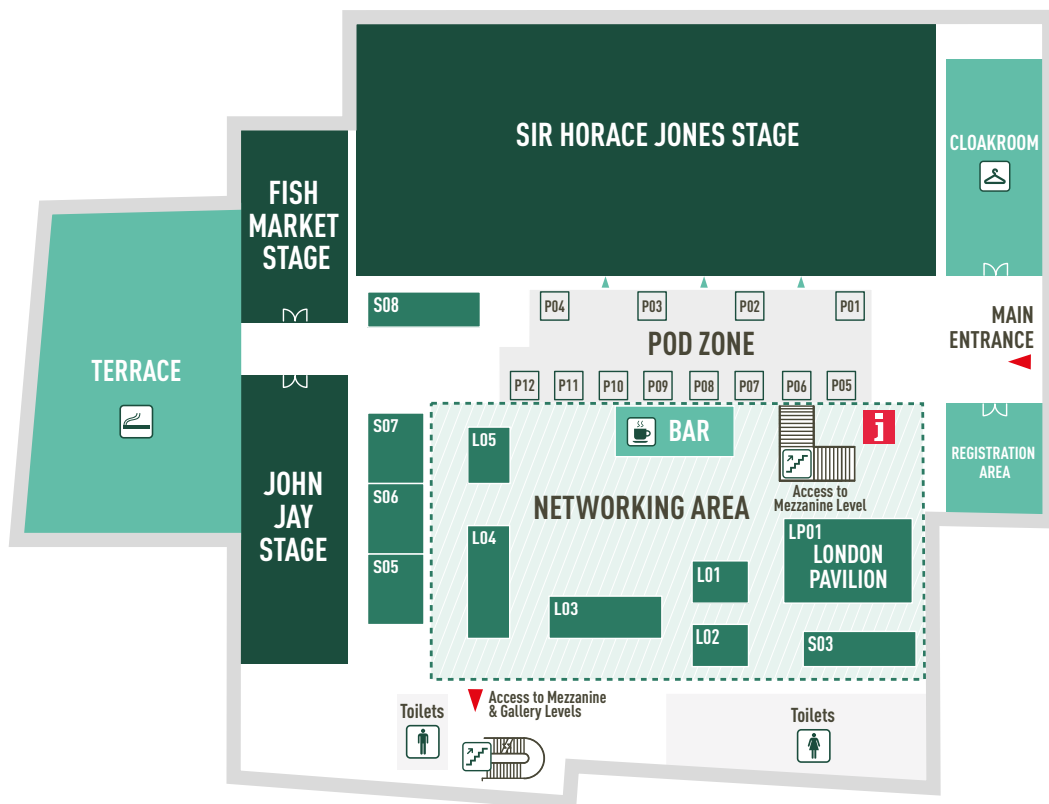

Floor plan

THE GRAND HALL

Exhibitors list

BADI	P03	LIVERPOOL CITY REGION	L03
CALFORDSEADEN LLP	S07	LONDON BOROUGH OF LEWISHAM	LP01
CITY OF LONDON	LP01	LONDON BOROUGH OF WALTHAM FOREST	LP01
CPA / WPA	P07	LONDON PAVILION	LP01
CUVELO	P12	LONDON STANSTED CAMBRIDGE CONSORTIUM	LP01
EALING COUNCIL	LP01	MAIDSTONE BOROUGH COUNCIL	P04
EG	L06	MID & EAST ANTRIM BOROUGH COUNCIL	P11
GREATER LONDON AUTHORITY	LP01	NORFOLK & SUFFOLK UNLIMITED	P01
HEART OF LONDON BUSINESS ALLIANCE	P06	NORTH ESSEX OPPORTUNITY	S06
HOMES ENGLAND	L04	ONE CREATIVE ENVIRONMENT LTD	P05
HOTDESKPLUS	P02	PROPERTY WEEK	S03
INVEST NORTH EAST ENGLAND	S08	ROCKHUNTER	P10
JOHNSON CONTROLS	S05	SCOTTISH GOVERNMENT	L01
KNOTEL	L02	THE HIGH STREET GROUP	L05
LANDAID CHARITABLE TRUST LIMITED	LP01	UNIVERSITY COLLEGE OF ESTATE MANAGEMENT	P09
LGC	P08		

THE MEZZANINE

THE GALLERY